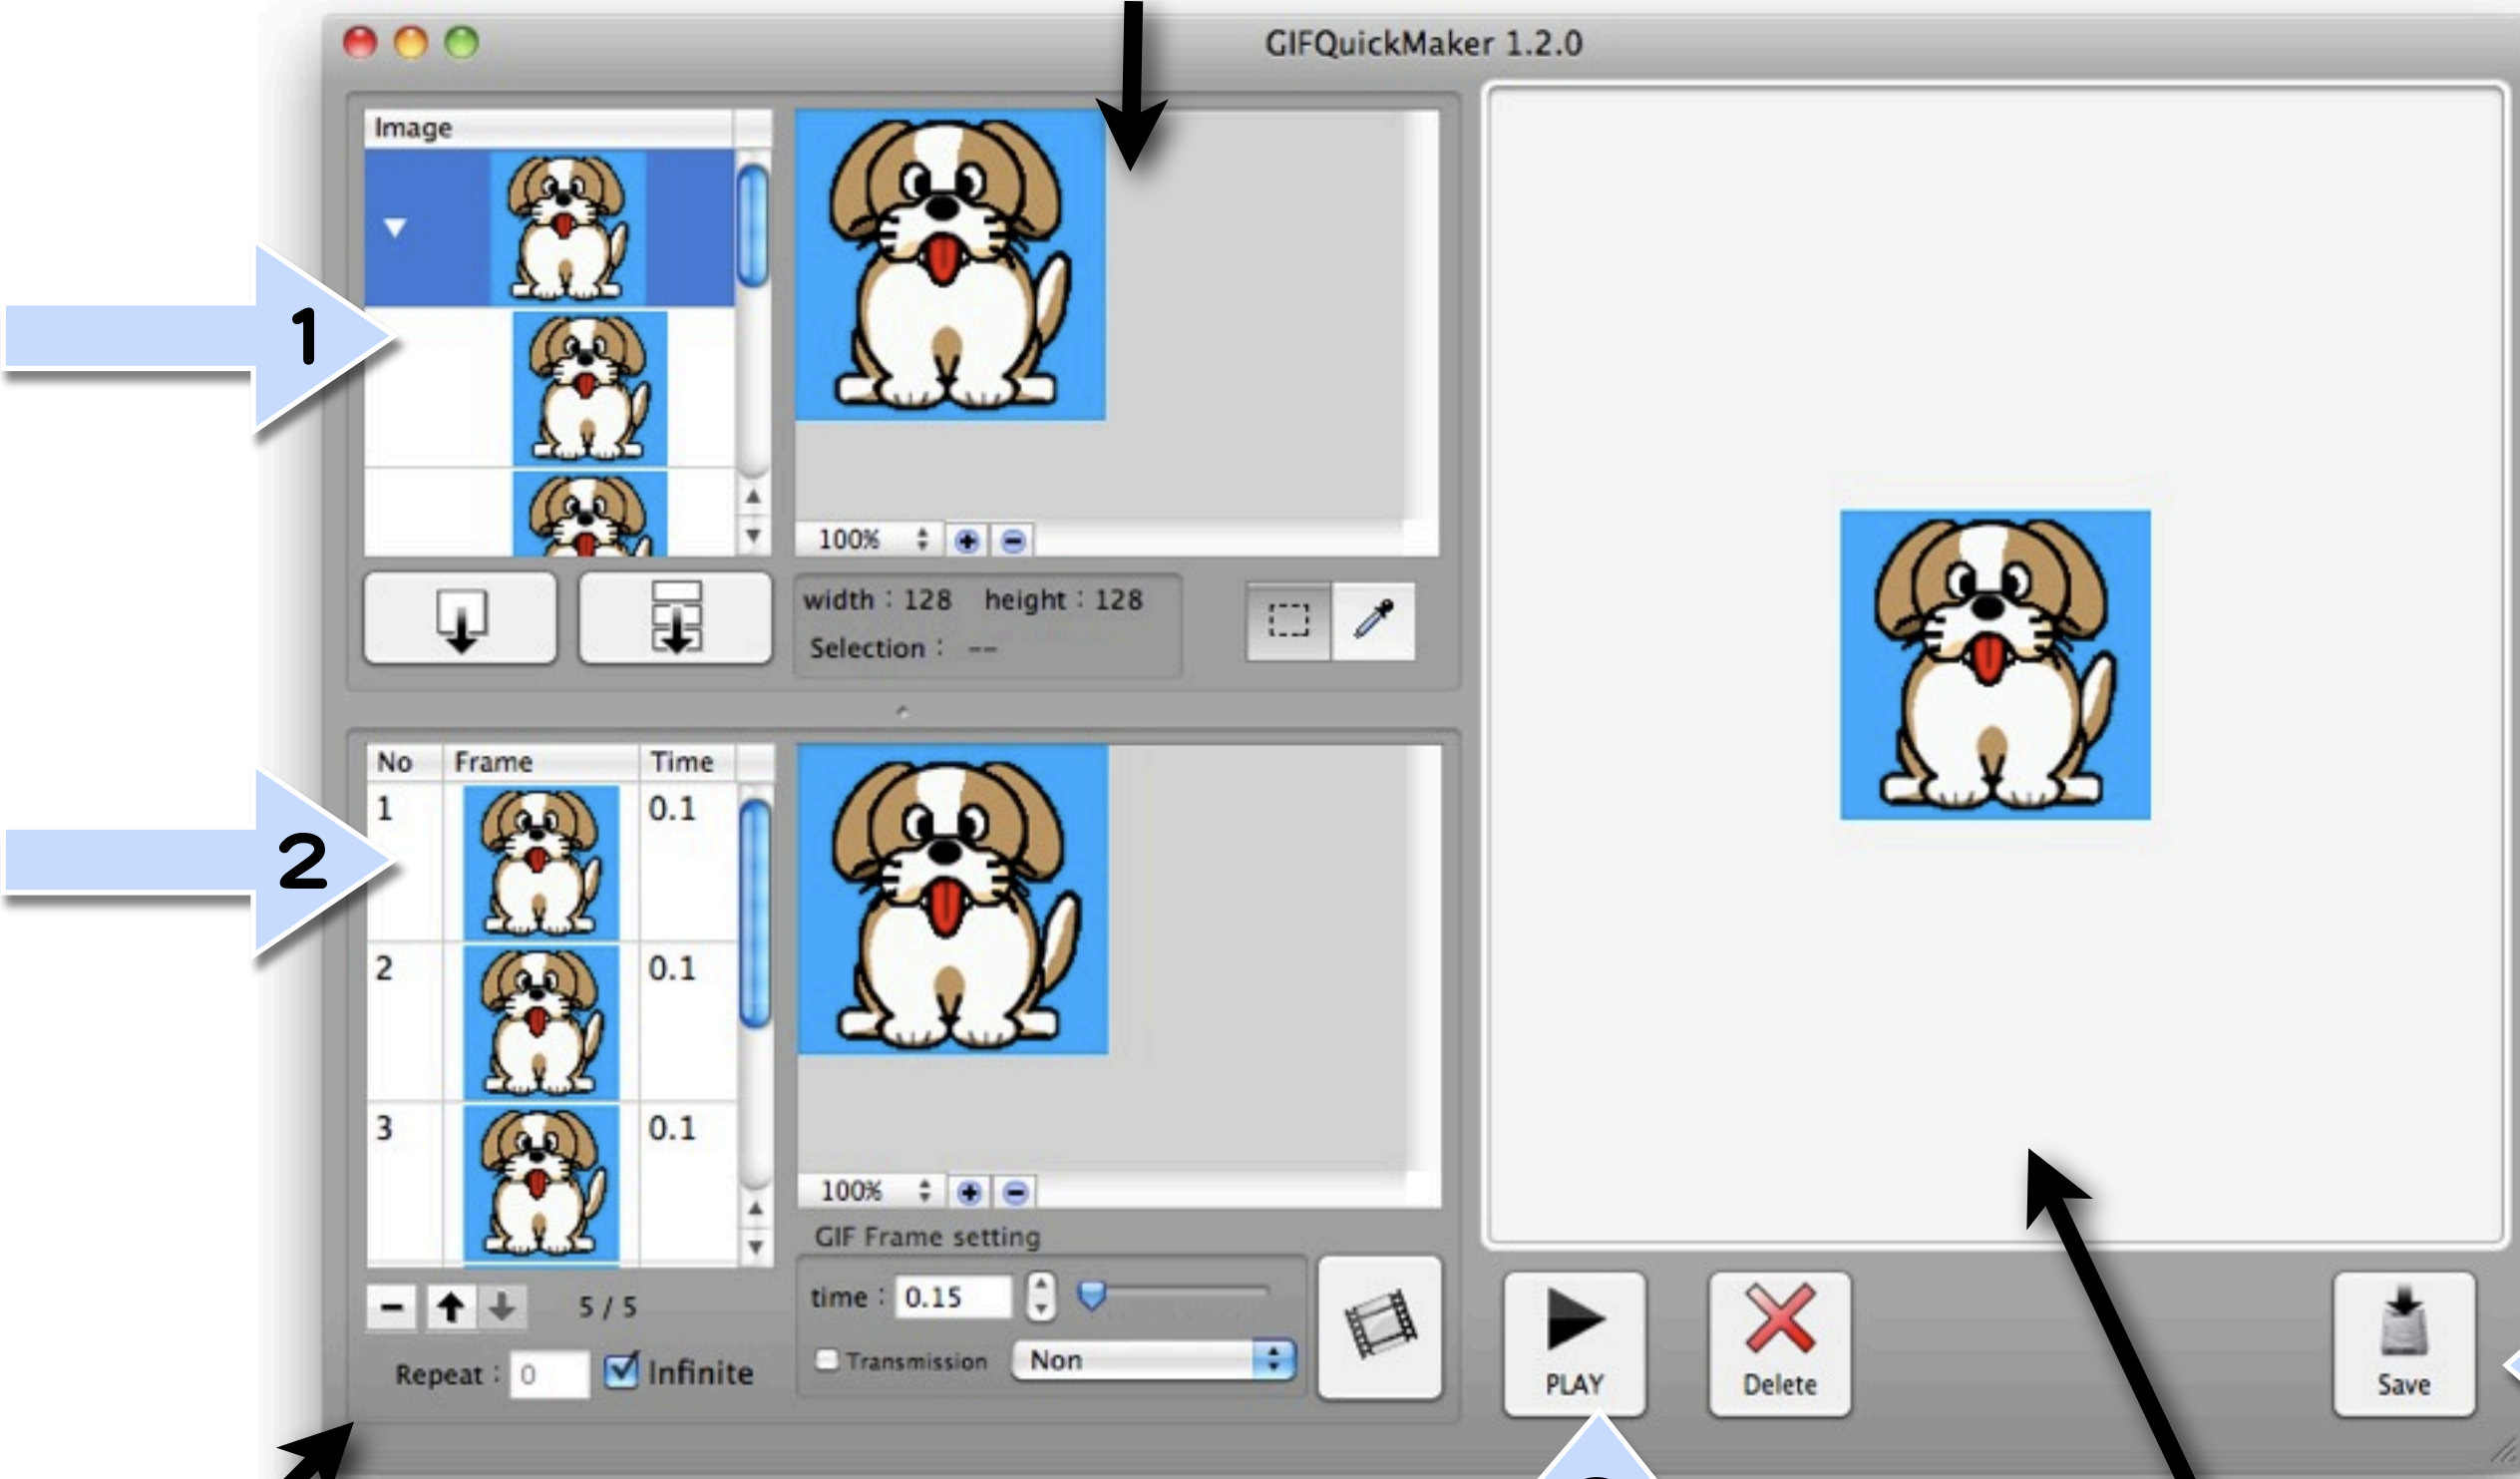

The image appears to have been selected in the list of thumbnail images that are currently open. The image is displayed in the list are selected. Drag the file you can open an image viewer and if you drop the image. If the image is loaded with full-color 8-bit color is subtractive color automatically.

★ Create Animated GIF

- 1 Loading Image
- 2 Add Animation Frame
- 3 Create Animated GIF
- 4 Save Animated GIF

Displays the selected image is Animefuremurisuto.

Created animated displays.

### ■ Image Viewer

The image is displayed in the list are selected. Drag the file you can open an image viewer and if you drop the image. If the image is loaded with full-color 8-bit color is subtractive color automatically.

### ■ Image List

Thumbnails are displayed in a list of images that are currently open. For an animated GIF image is displayed for each frame outline.