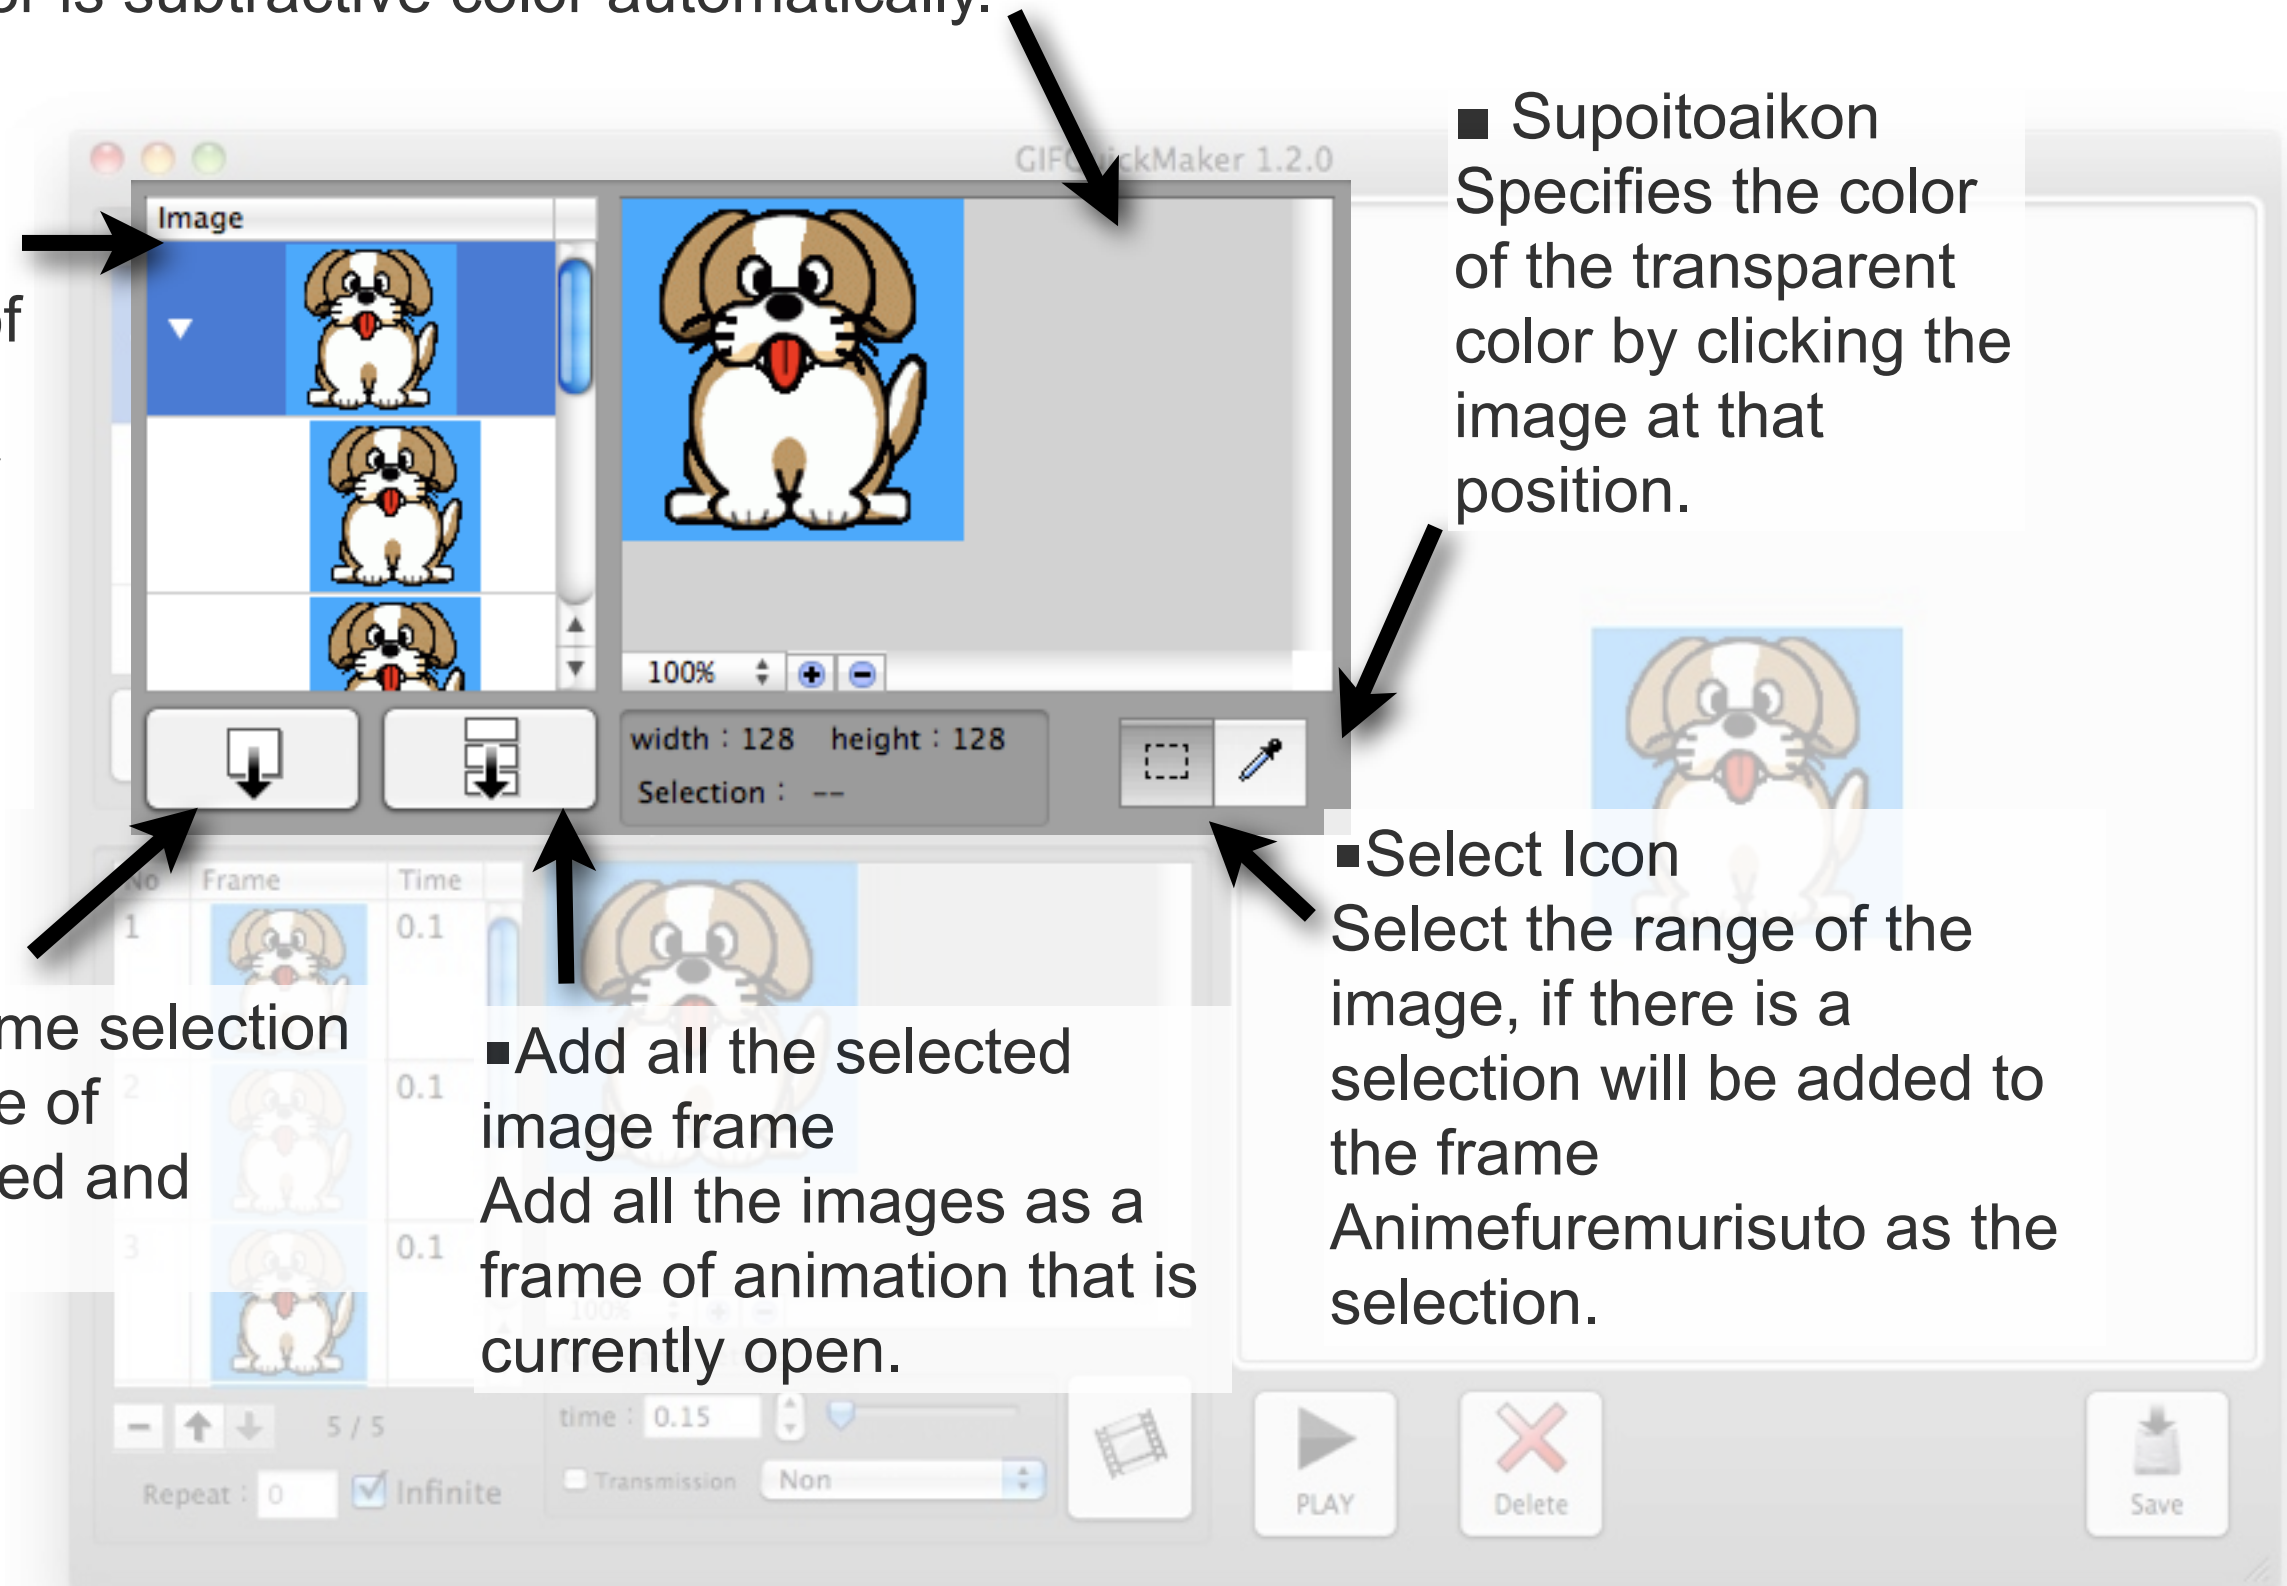

### ■ Add a picture frame selection

Add a picture frame of animation is selected and displayed.

### ■ Add all the selected image frame

Add all the images as a frame of animation that is currently open.

### ■ Supoitoaikon

Specifies the color of the transparent color by clicking the image at that position.

### ■ Select Icon

Select the range of the image, if there is a selection will be added to the frame  
Animefuremurisuto as the selection.

■ animation frame image viewer  
Displays the selected image is Animefuremurisuto. Drag the image file viewer and can be animated to do list and drop images directly to the frame. Specifies the color of the transparent color by clicking the image at that position.