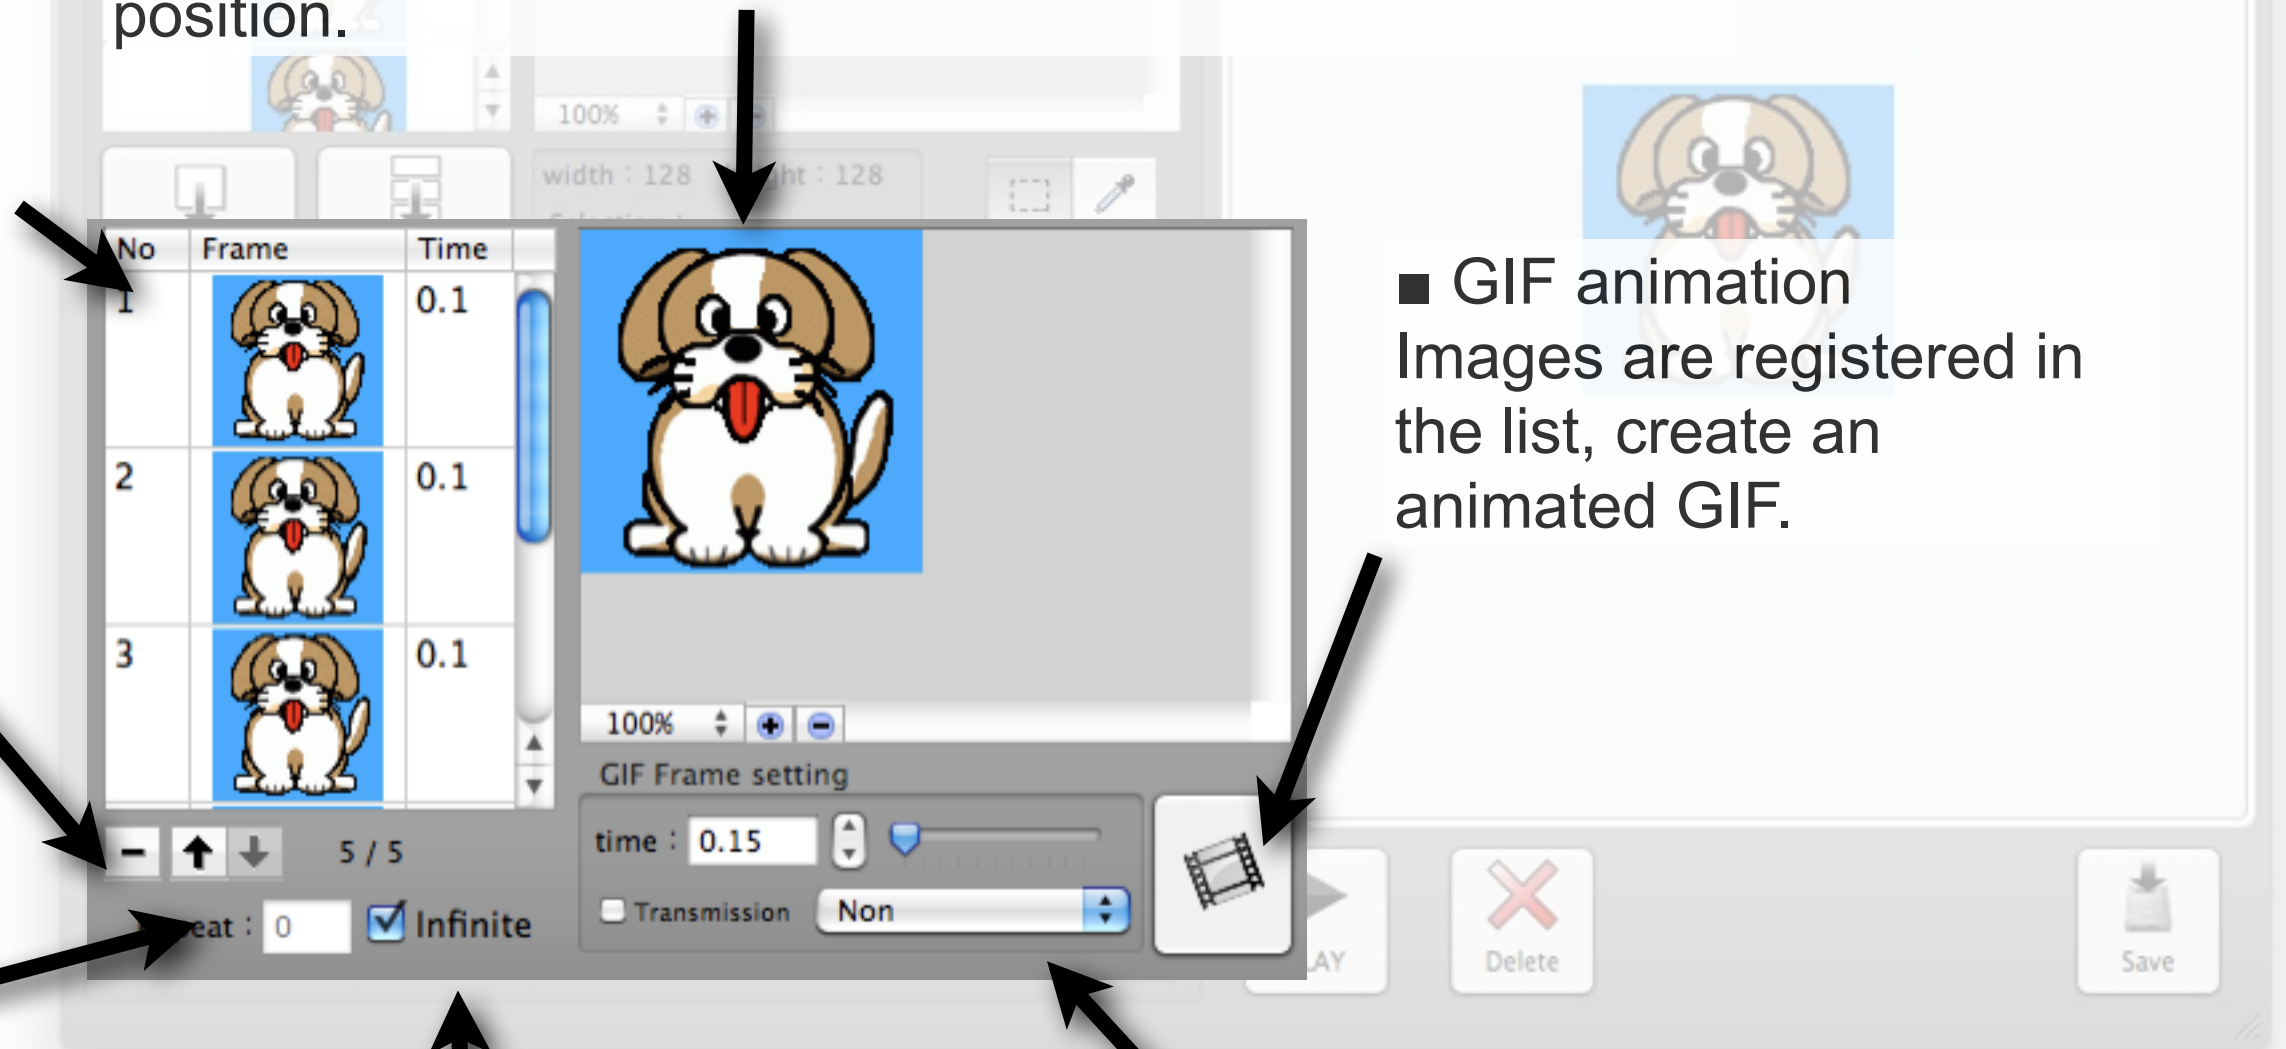

### ■ Select Icon

Select the range of the image, if there is a selection will be added to the frame  
Animefuremurisuto as the selection.

■ animation frame image viewer  
Displays the selected image is Animefuremurisuto. Drag the image file viewer and can be animated to do list and drop images directly to the frame. Specifies the color of the transparent color by clicking the image at that position.

■ Animefuremurisuto  
Displays a list of images to create animation.

■ GIF frames delete  
Delete the selected frame.

■ GIF animation  
Images are registered in the list, create an animated GIF.

■ GIF frame transfer  
Reverses the selected frame.

■ GIF animation loop configuration  
Set animation loop count, loop count to zero or "infinity" is an infinite loop by checking the box.

■ GIF frame settings  
The frame has been chosen "Time", "transparent" and set the.