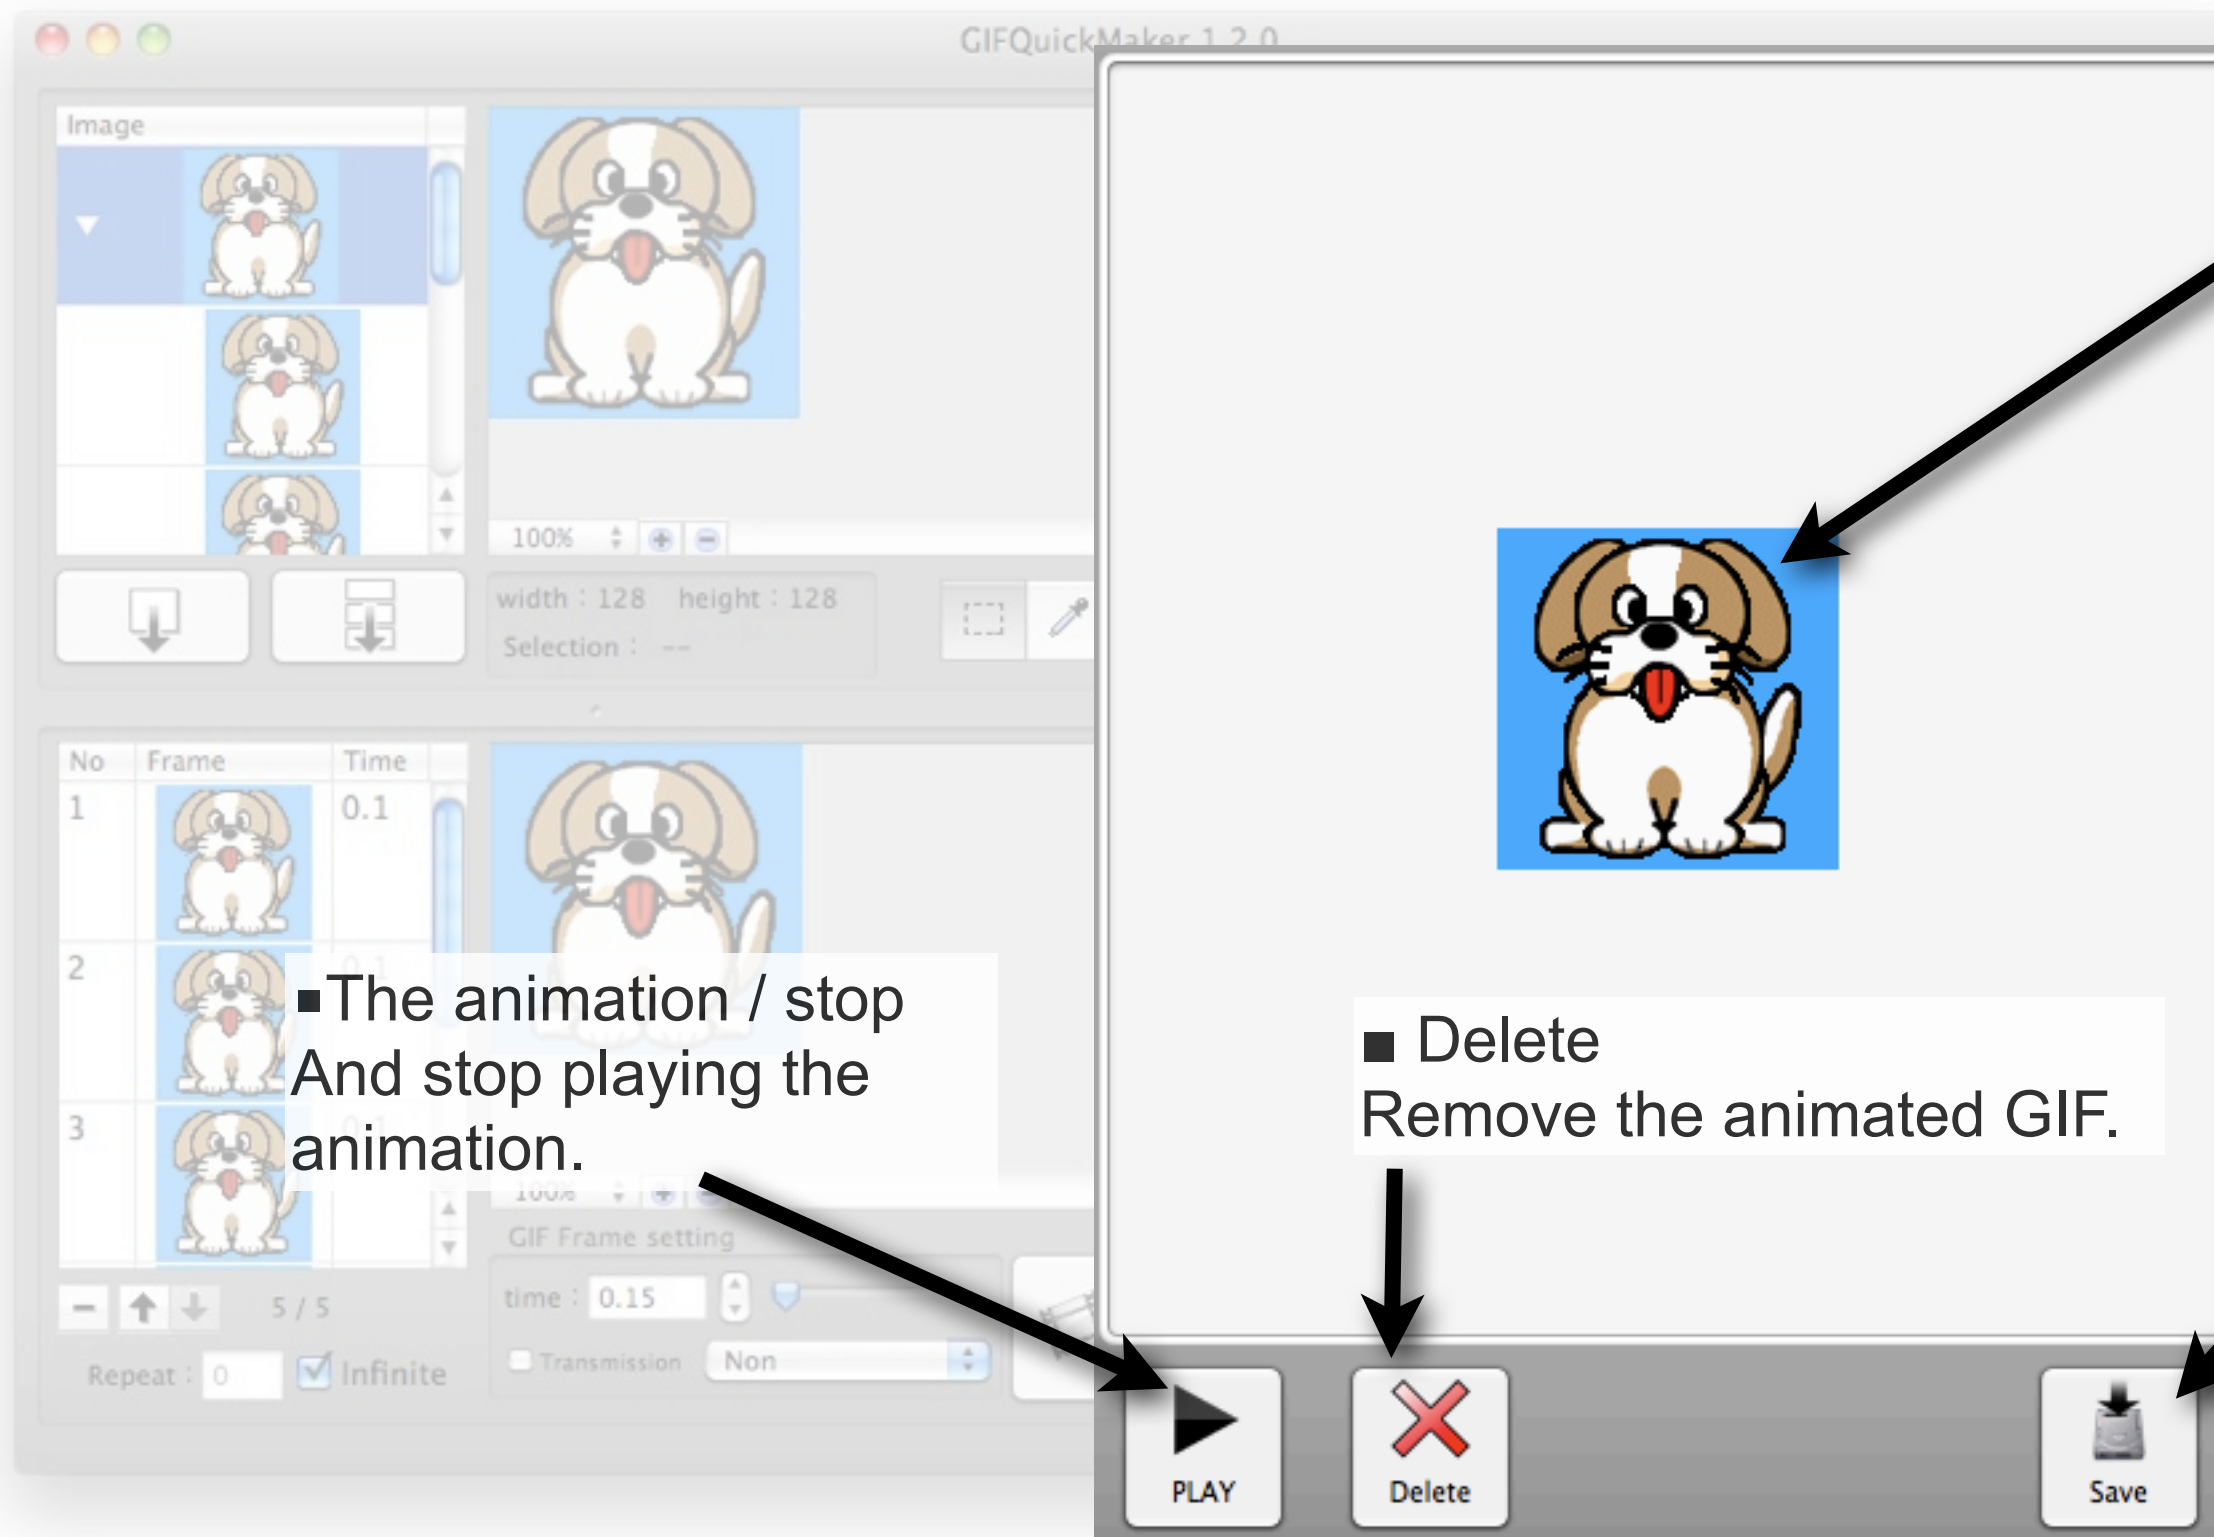

### ■ Select Icon

Select the range of the image, if there is a selection will be added to the frame  
Animefuremurisuto as the selection.

■ animation frame image viewer  
Displays the selected image is Animefuremurisuto. Drag the image file viewer and can be animated to do list and drop images directly to the frame. Specifies the color of the transparent color by clicking the image at that position.

■ Animefuremurisuto  
Displays a list of images to create animation.

■ GIF frames delete  
Delete the selected frame.

■ GIF animation  
Images are registered in the list, create an animated GIF.

■ GIF frame transfer  
Reverses the selected frame.

■ GIF animation loop configuration  
Set animation loop count, loop count to zero or "infinity" is an infinite loop by checking the box.

■ GIF frame settings  
The frame has been chosen "Time", "transparent" and set the.